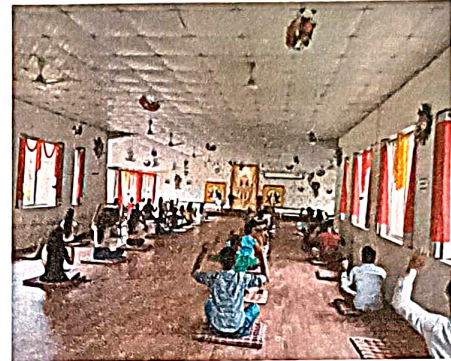

ATMA MALIK INSTITUTE OF TECHNOLOGY AND RESEARCH (AMRIT)
Mohill-Aghal, Shahapur, Thane, Maharashtra, India. Pincode: 421603
Contact: +91 7720012139 / +91 9552773875, info@vishwatmakengg.in

8. Facilities for Yoga and Meditation

Principal
Atma Malik Institute of Technology & Research
At. Moholi, Post-Aghal, Tal-Shahapur, Dist-Thane