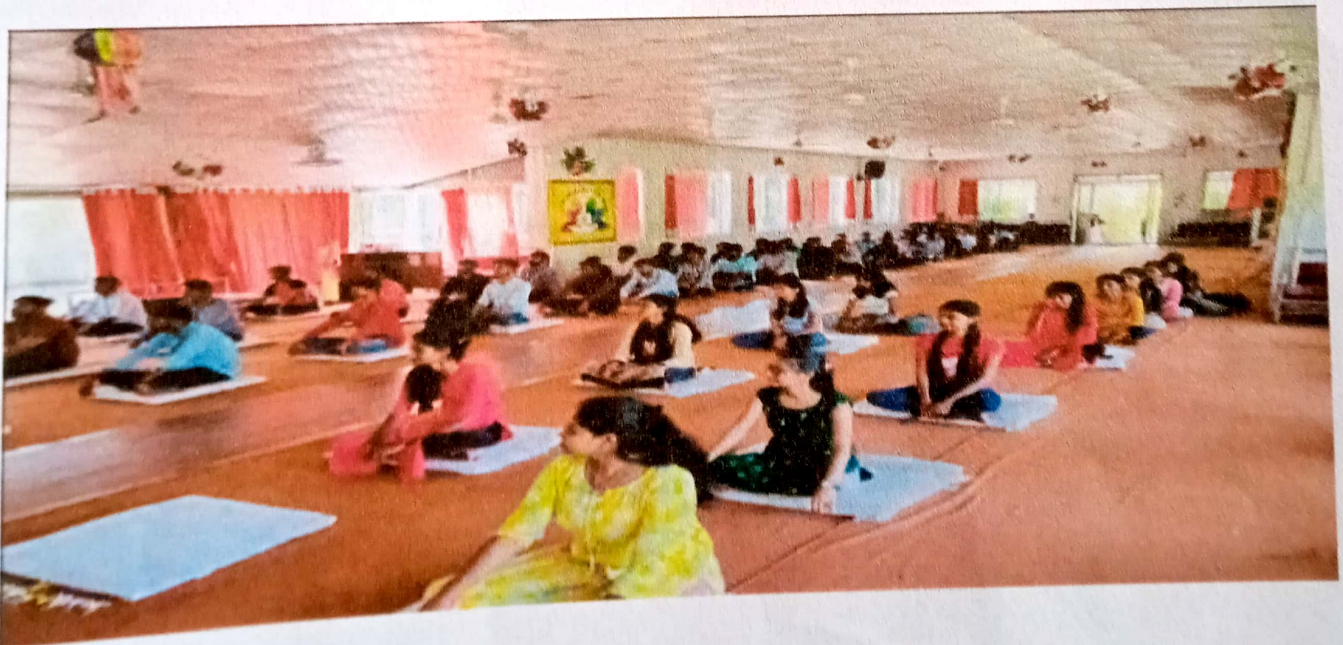

ATMA MALIK INSTITUTE OF TECHNOLOGY AND RESEARCH (AMRIT)

Mohili-Aghai, Shahapur, Thane, Maharashtra, India. Pincode: 421603
Contact: +91 7720012139 / +91 9552773875, info@vishwatmakengg.in

Meditation Guidance for staff and students by Mr. Purushottam Panbude, Meditation & Yoga expert