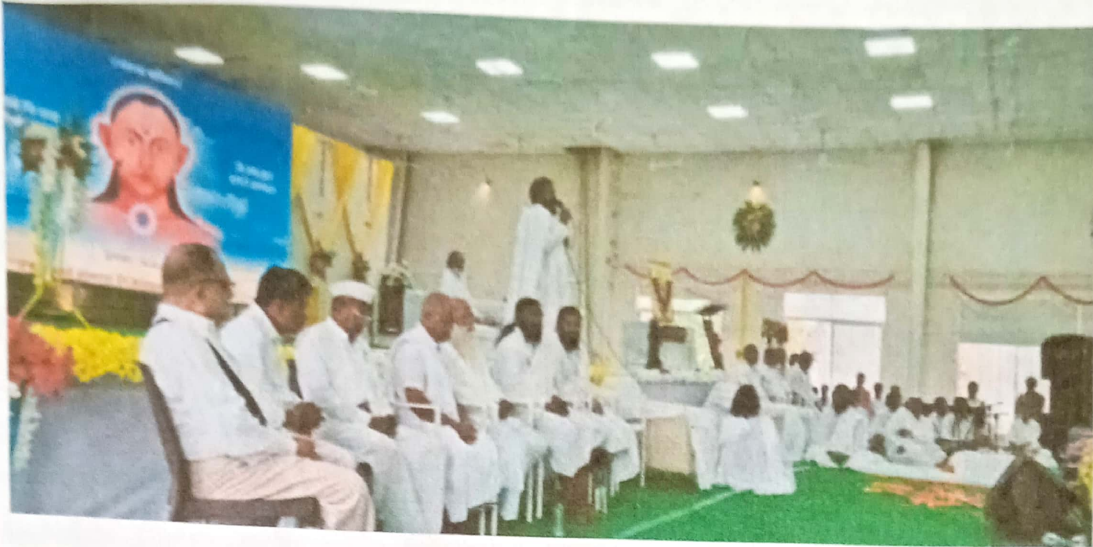

ATMA MALIK INSTITUTE OF TECHNOLOGY AND RESEARCH (AMRIT)
Mohili-Aghai, Shahapur, Thane, Maharashtra, India. Pincode: 421603
Contact: +91 7720012139 / +91 9552773875, info@vishwatmakengg.in

Meditation Camp images