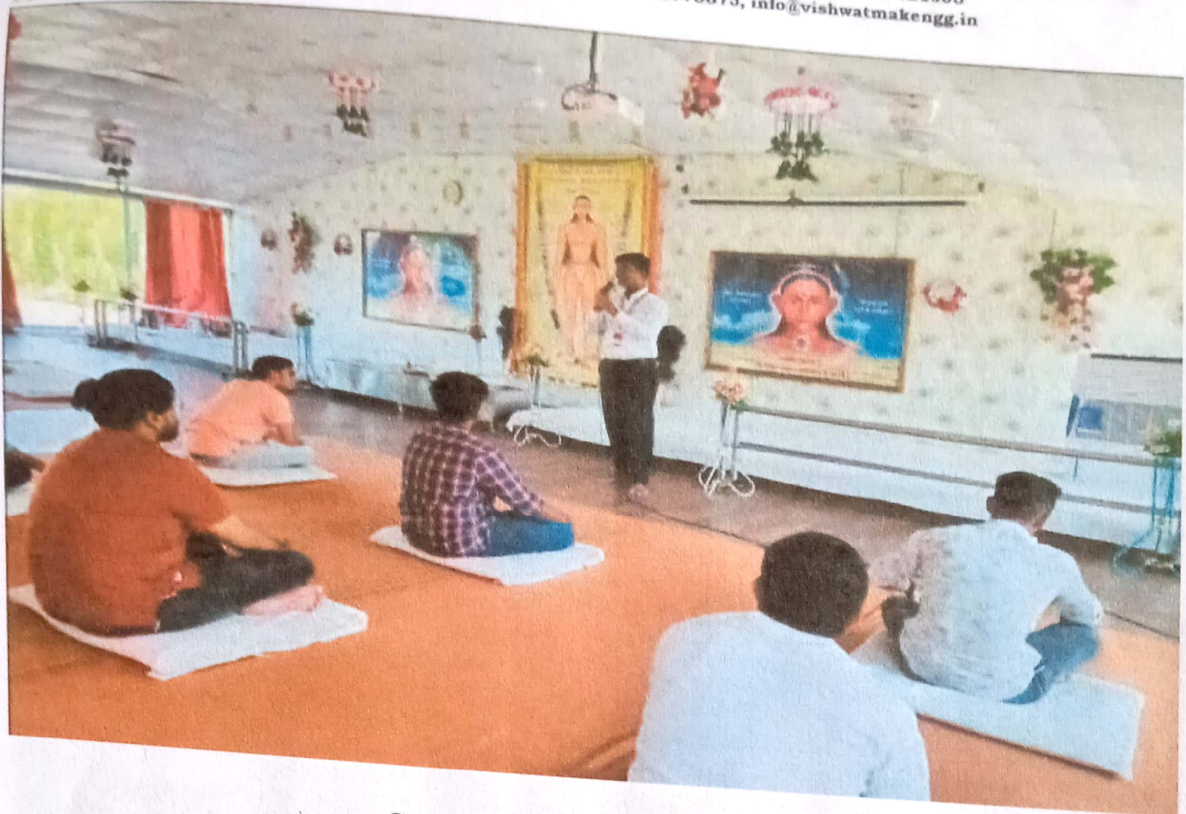

ATMA MALIK INSTITUTE OF TECHNOLOGY AND RESEARCH (AMRIT)
Mohili Aghai, Shahapur, Thane, Maharashtra, India. Pincode: 421603
Contact: +91 7720012139 / +91 9552773875, info@vishwatmakengg.in

Guidance on Yoga by Panbude sir