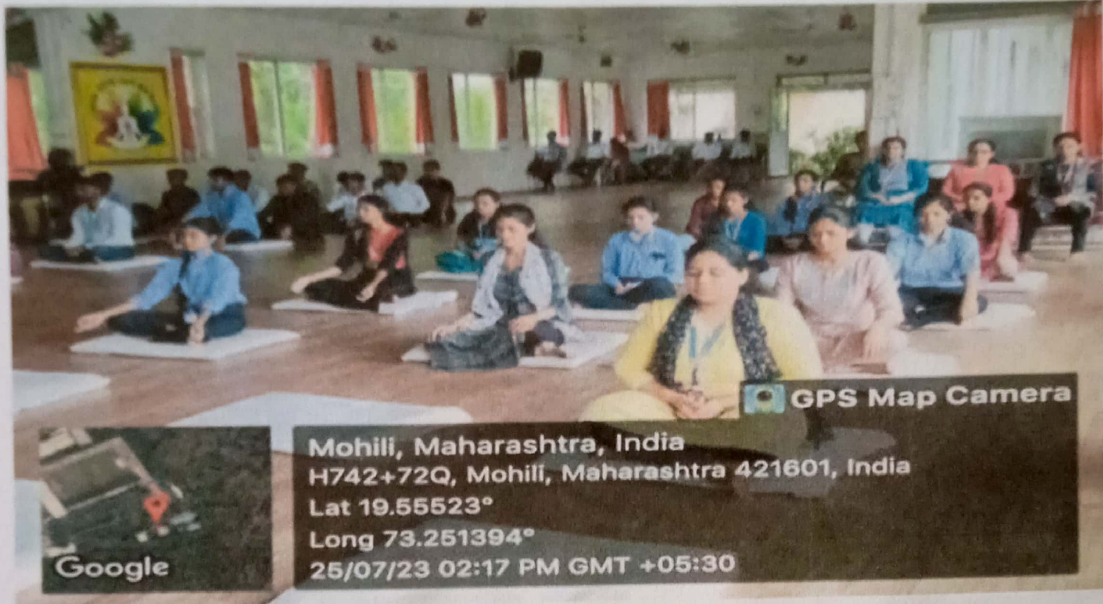

ATMA MALIK INSTITUTE OF TECHNOLOGY AND RESEARCH (AMRIT)

Mohili Aghai, Shahapur, Thane, Maharashtra, India. Pincode: 421603
Contact: +91 7720012139 / +91 9552773875, info@vishwatmakengg.in

Faculties Attending Meditation